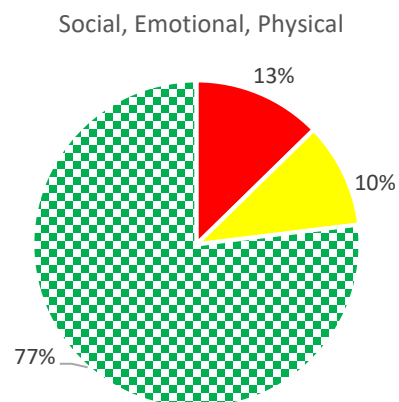

Shasta County Kindergarten Readiness Snapshot 2013-2014 Results

District	School	Teacher	Number of Students
All	All	All	917

Key			
Total Green Lights	Color		Percentage
32-40		Green	80-100%
24-31		Yellow	60-79%
23 or fewer		Red	59% or less