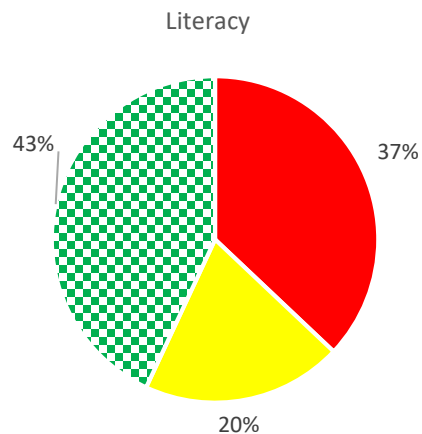

Shasta County Kindergarten Readiness Snapshot 2013-2014 Results

District	School	Teacher	Number of Students
All	All	All	917

Key			
Total Green Lights	Color		Percentage
32-40		Green	80-100%
24-31		Yellow	60-79%
23 or fewer		Red	59% or less