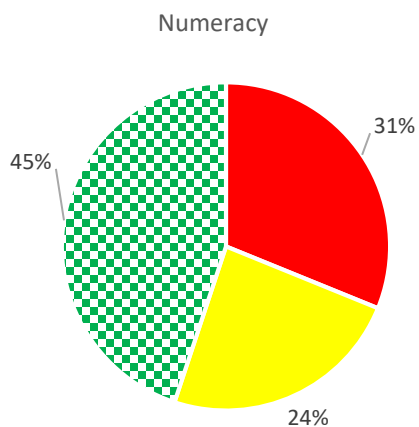

Shasta County Kindergarten Readiness Snapshot 2013-2014 Results

District	School	Teacher	Number of Students
All	All	All	917

Key			
Total Green Lights	Color		Percentage
32-40		Green	80-100%
24-31		Yellow	60-79%
23 or fewer		Red	59% or less