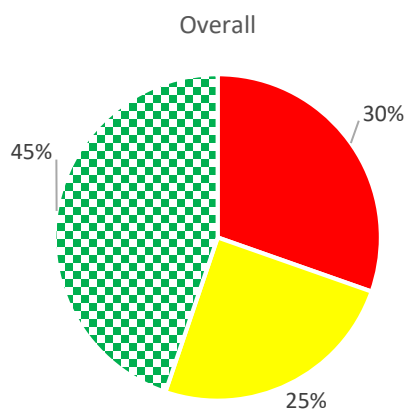

Shasta County Kindergarten Readiness Snapshot 2013-2014 Results

District	School	Teacher	Number of Students
All	All	All	917

Key			
Total Green Lights	Color		Percentage
32-40		Green	80-100%
24-31		Yellow	60-79%
23 or fewer		Red	59% or less