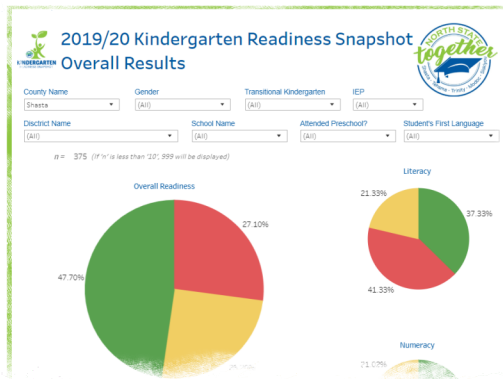

KINDERGARTEN

READINESS SNAPSHOT

Introducing the NEW and IMPROVED Kindergarten Readiness Snapshot

- ★ Evaluates Literacy, Numeracy and Social/Emotional readiness
- ★ Created and verified by Early Childhood Educators
- ★ Mobile Compliant
Available any time, anywhere, on any device; internet access required
- ★ User friendly and kid centric

- ★ Interactive data dashboards
<http://northstatetogether.org/KRS/>
- ★ Customized data reporting
- ★ Real-time Class and Student Reports
- ★ Aug - Sept Assessment Period

- ★ Free Technical Support
- ★ No cost / **FREE** to the North State Together region